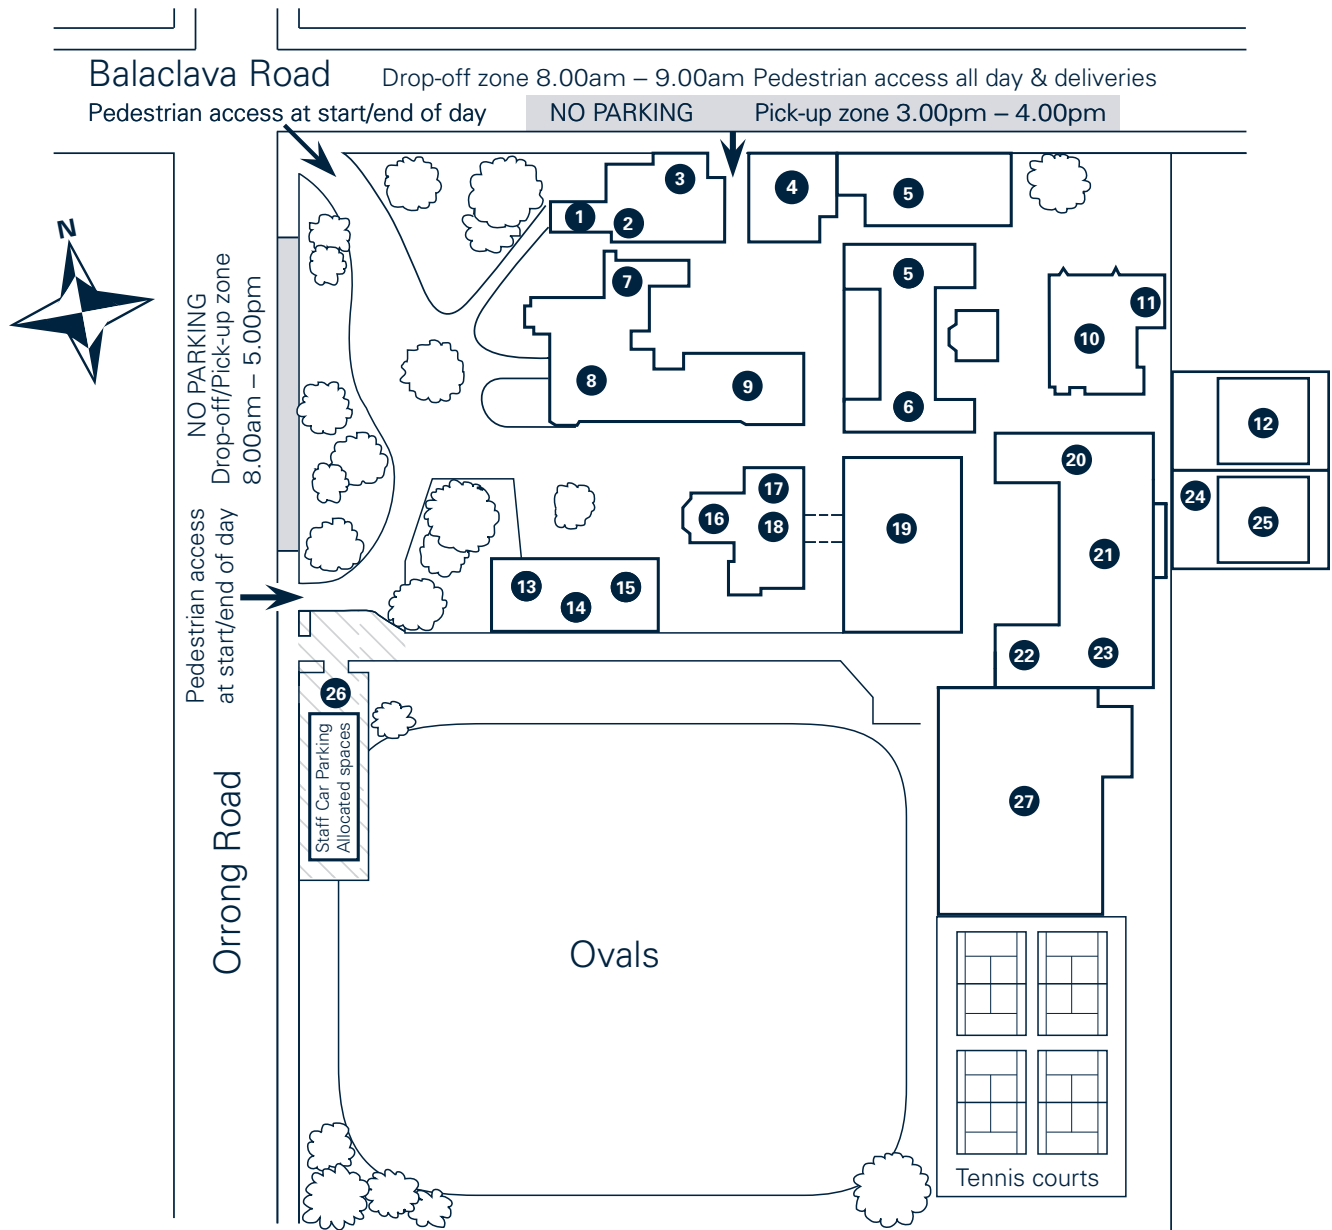

GRIMWADE HOUSE CAMPUS MAP

- 1 Junior Music Room
- 2 Bookroom
- 3 Head of Grimwade House, Reception, Administration
- 4 Art Room & Loft Meeting Room
- 5 Year 4 Classrooms
- 6 Year 3 Classrooms
- 7 Kath James Library
- 8 Harleston Junior Primary
- 9 Staff Common Room (Ground Floor)
- 10 Netley – Music School
- 11 Swap Shop
- 12 Digitech
- 13 Grimwade Club Office
- 14 Out of School Hours Care (OSHC)
- 15 Canteen
- 16 Chapel of St Andrew
- 17 FOGG Kitchen
- 18 Valder Hall
- 19 Alfred Felton Hall
- 20 Art Room, Year 5 Classrooms & Music
- 21 Walker Library (Ground Floor)
- 22 IT Technician
- 23 Year 6 Classrooms
- 24 Uniform Shop
- 25 Science
- 26 Allocated Staff Car Parking – No Visitor/Parent Parking on site
- 27 Corder Physical Education Centre/Swimming Pool