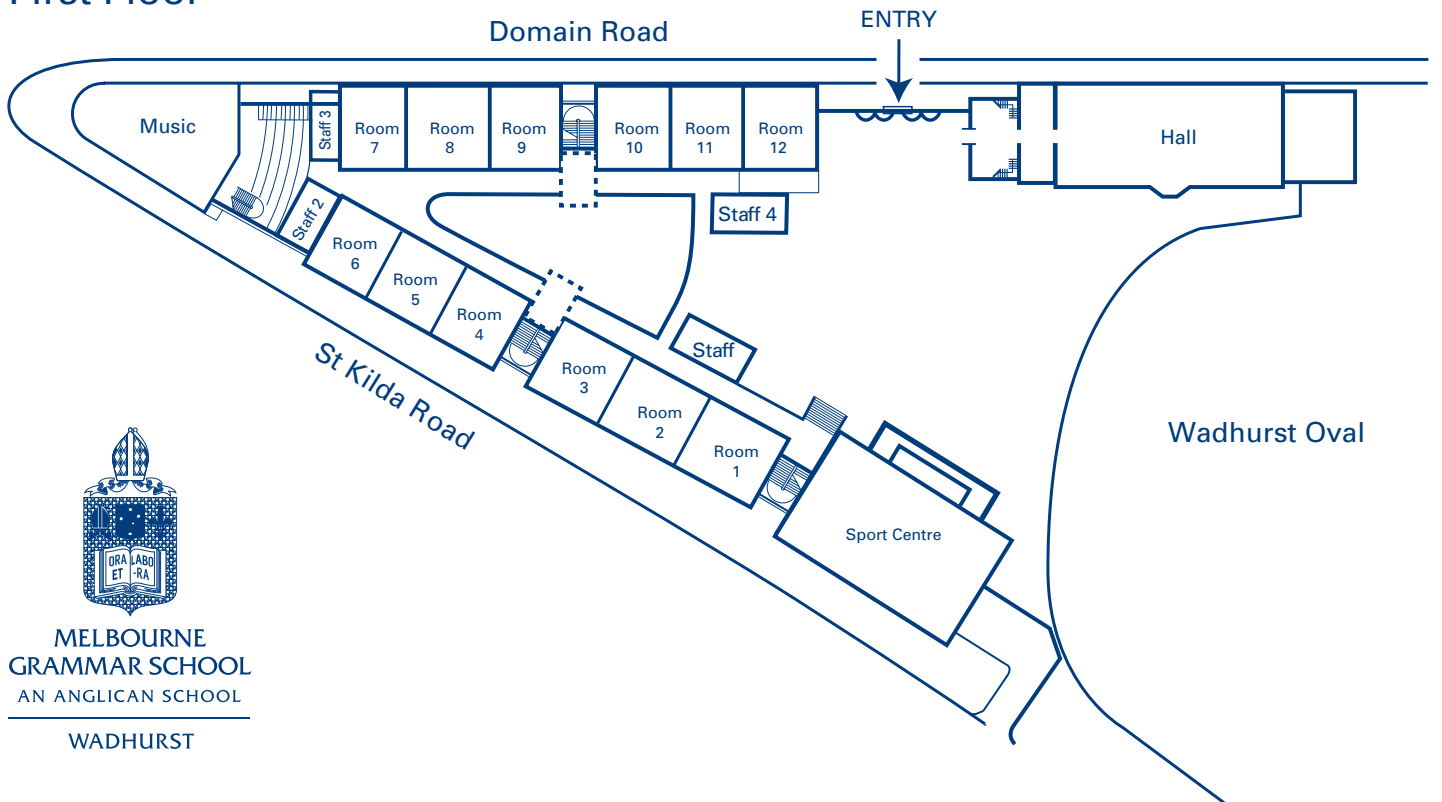

Ground Level

First Floor

MELBOURNE
GRAMMAR SCHOOL
AN ANGLICAN SCHOOL

WADHURST

1 Domain Road Melbourne
Victoria 3004 Australia
T: 03 9865 7700
F: 03 9865 7755
E: wadhurst@mgs.vic.edu.au
Melway Ref: 2L;A2
www.mgs.vic.edu.au