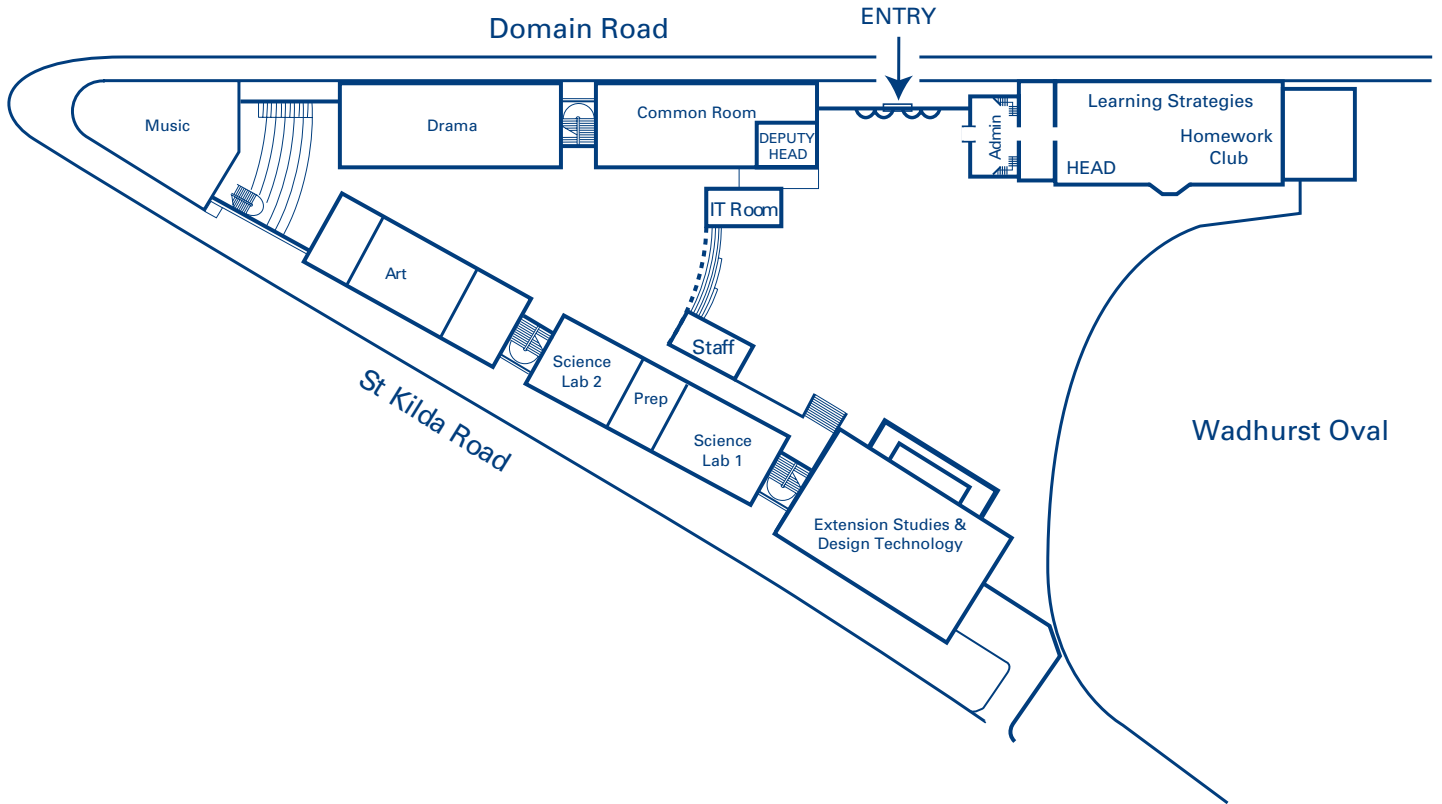

Ground Level

First Floor

MELBOURNE
GRAMMAR SCHOOL
AN ANGLICAN SCHOOL

WADHURST

1 Domain Road Melbourne
Victoria 3004 Australia
T: 03 9865 7700
F: 03 9865 7755
E: wadhurst@mgs.vic.edu.au
Melway Ref: 2L;A2
www.mgs.vic.edu.au